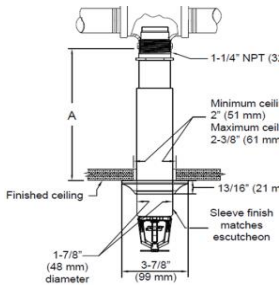

19748W/B \$238.67

Item Price Group: V190

**VK546 - Standard Adj.**  
base p/n - 19840(f)(t)(l)

Length (L) - A Dimension <sup>1</sup>	LIST PRICES and Available Finishes	
	Polished Chrome (F_)	White (M_/W)
12" (305 mm)	\$889.16	\$889.16
18" (457 mm)	\$938.55	\$938.55
24" (610 mm)	\$987.95	\$987.95
30" (762 mm)	\$1,037.35	\$1,037.35
36" (914 mm)	\$1,086.75	\$1,086.75
42" (1067 mm)	\$1,136.14	\$1,136.14
48" (1219 mm)	\$1,169.07	\$1,169.07