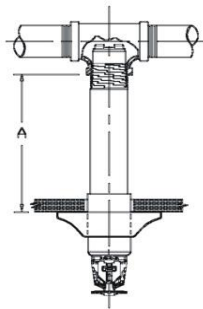

*contact customer service for lengths over standard

LIST PRICES and Available Finishes

	Polished Chrome (F_)	White (M_/W)
1½ - 6" (38 - 152mm)	$450.22	$450.22
6½ - 9" (165 - 229mm)	$461.78	$461.78
9½ - 12" (241 - 305mm)	$473.42	$473.39
12½ - 15" (318 - 381mm)	$513.80	$513.80
15½ - 18" (394 - 457mm)	$531.13	$531.13
18½ - 21" (470 - 533mm)	$571.44	$571.44
21½ - 24" (546 - 610mm)	$606.09	$606.09
24½ - 27" (622 - 686mm)	$646.58	$646.59
27½ - 30" (699 - 762mm)	$675.42	$675.45
30½ - 33" (775 - 838mm)	$692.71	$692.70
33½ - 36" (851 - 914mm)	$733.11	$733.11

Item Price Group: V187

VK290 - Recessed Adj.	Length (L) - A Dimension
base p/n - 13256U(f)(t)(l)	
	3¼ - 6" (83 - 152mm)
	6¼ - 9" (159 - 229mm)
	9¼ - 12" (235 - 305mm)
	12¼ - 15" (311 - 381mm)
	15¼ - 18" (387 - 457mm)
	18¼ - 21" (464 - 533mm)
	21¼ - 24" (540 - 610mm)
	24¼ - 27" (616 - 686mm)
	27¼ - 30" (692 - 762mm)
	30¼ - 33" (768 - 838mm)
	33¼ - 36" (845 - 914mm)