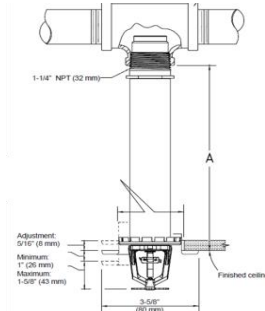

Length (L) - A Dimension¹	LIST PRICES and Available Finishes	
	Polished Chrome (F_)	White (M_/W)
12" (305 mm)	$971.48	$971.48
18" (457 mm)	$1,020.87	$1,020.87
24" (610 mm)	$1,070.27	$1,070.27
30" (762 mm)	$1,119.67	$1,119.67
36" (914 mm)	$1,169.07	$1,169.07
42" (1067 mm)	$1,218.46	$1,218.46
48" (1219 mm)	$1,251.41	$1,251.41

- (1) Additional lengths available on special request (FM Approved, 12-48").
- (2) Plain barrel and standard adjustable use a pipe wrench on inlet housing.