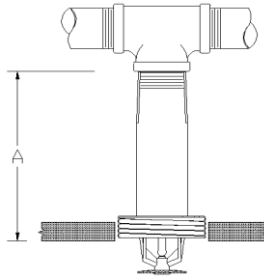

*contact customer service for lengths over standard

Item Price Group: V187

VK196 - 5.6 K Factor base p/n - 12423U(f)(t)(l)	Length (L) - A Dimension	LIST PRICES
		Standard Brass (A_)
	4 - 6" (101 - 152mm)	$431.55
	6 1/4 - 9" (159 - 229mm)	$438.20
	9 1/4 - 12" (235 - 305mm)	$454.76
	12 1/4 - 15" (311 - 381mm)	$497.93
	15 1/4 - 18" (387 - 457mm)	$521.12
	18 1/4 - 21" (464 - 533mm)	$554.36
	21 1/4 - 24" (540 - 610mm)	$600.83
	24 1/4 - 27" (616 - 686mm)	$630.70
	27 1/4 - 30" (692 - 762mm)	$647.30
	30 1/4 - 33" (768 - 838mm)	$683.83
	33 1/4 - 36" (845 - 914mm)	$723.66