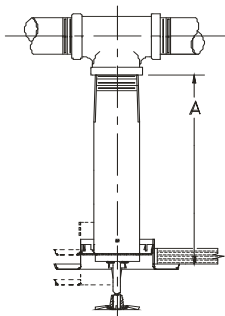

*contact customer service for lengths over standard

Additional Ordering Information
VK168 / VK169

Available Temp.

Ratings / Suffix

155°F (68°C) = B

175°F (79°C) = D

200°F (93°C) = E

286°F (93°C) = G

Standard Wrench

VK168

07297W/B $156.03

Recessed Wrench

for VK169 model

07565W/B $200.28

Sprinkler Guard

for Upright/Pendent

08954 $42.78

Dry Spk Replacement

Escutcheons

Rec. Adj. - Chrome

05459AF $7.58

Rec. Adj. - White

05459AM/W $7.58

Dry Sprinkler Boot

22087M/W $64.44

IMPORTANT NOTE:

Stainless Steel Dry Sprinklers NOT Listed or Approved.