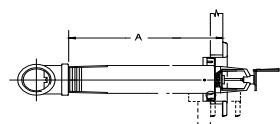

*contact customer service for lengths over standard

Item Price Group: V187 (ENT Finish: IPG V188)

VK162 - Recessed Adj.	Length (L) - A Dimension	LIST PRICES and Available Finishes		
		Polished Chrome (F_)	White (M_/W)	ENT (JN) IPG V188
base p/n - 07856U(f)(t)(l)				
	3 1/4 - 6" (83 - 152mm)	$337.47	$346.33	$461.38
	6 1/4 - 9" (159 - 229mm)	$350.80	$359.66	$474.72
	9 1/4 - 12" (235 - 305mm)	$359.66	$368.52	$483.62
	12 1/4 - 15" (311 - 381mm)	$399.67	$408.56	$523.62
	15 1/4 - 18" (387 - 457mm)	$417.45	$426.28	$541.35
	18 1/4 - 21" (464 - 533mm)	$444.06	$452.94	P.O.A
	21 1/4 - 24" (540 - 610mm)	$492.86	$501.82	P.O.A
	24 1/4 - 27" (616 - 686mm)	$515.10	$523.99	P.O.A
	27 1/4 - 30" (692 - 762mm)	$532.83	$541.73	P.O.A
	30 1/4 - 33" (768 - 838mm)	$563.88	$572.86	P.O.A
	33 1/4 - 36" (845 - 914mm)	$581.73	$590.60	P.O.A