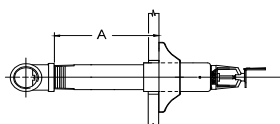

**VK162**  
Recessed Adjustable  
Base P/N: 07856U

order in 1/4" increments

Item Price Group: V187 (ENT Finish: IPG V188)

VK152 - Plain Barrel	Length (L) - A Dimension	LIST PRICES and Available Finishes		
		Standard Brass (A_)	Polished Chrome (F_)	ENT (JN) IPG V188
base p/n - 07858U(f)(t)(l)				
	3 - 6" (76 - 152mm)	\$315.27	\$319.68	P.O.A
	6 1/2 - 9" (165 - 229mm)	\$319.68	\$324.22	\$439.27
	9 1/2 - 12" (241 - 305mm)	\$337.47	\$341.96	\$457.01
	12 1/2 - 15" (318 - 381mm)	\$368.52	\$373.06	\$488.12
	15 1/2 - 18" (394 - 457mm)	\$390.77	\$395.23	P.O.A
	18 1/2 - 21" (470 - 533mm)	\$413.01	\$417.45	P.O.A
	21 1/2 - 24" (546 - 610mm)	\$461.83	\$466.20	P.O.A
	24 1/2 - 27" (622 - 686mm)	\$484.05	\$488.48	P.O.A
	27 1/2 - 30" (699 - 762mm)	\$510.64	\$515.10	P.O.A
	30 1/2 - 33" (775 - 838mm)	\$519.58	\$523.99	P.O.A
	33 1/2 - 36" (851 - 914mm)	\$537.26	\$541.73	P.O.A

\*contact customer service for lengths over standard

Item Price Group: V187 (ENT Finish: IPG V188)

VK156 - Standard Adj.	Length (L) - A Dimension	LIST PRICES and Available Finishes		
		Polished Chrome (F_)	White (M_/W)	ENT (JN) IPG V188
base p/n - 07857U(f)(t)(l)				
	1 1/2 - 6" (38 - 152mm)	\$324.22	\$324.22	\$439.29
	6 1/2 - 9" (165 - 229mm)	\$341.96	\$341.96	\$457.01
	9 1/2 - 12" (241 - 305mm)	\$355.27	\$355.27	\$470.32
	12 1/2 - 15" (318 - 381mm)	\$395.23	\$395.23	\$510.28
	15 1/2 - 18" (394 - 457mm)	\$413.01	\$413.01	\$528.05
	18 1/2 - 21" (470 - 533mm)	\$435.19	\$435.19	\$550.26
	21 1/2 - 24" (546 - 610mm)	\$484.05	\$484.05	\$599.11
	24 1/2 - 27" (622 - 686mm)	\$506.25	\$506.27	\$621.32
	27 1/2 - 30" (699 - 762mm)	\$528.46	\$528.46	P.O.A
	30 1/2 - 33" (775 - 838mm)	\$537.26	\$537.27	P.O.A
	33 1/2 - 36" (851 - 914mm)	\$563.88	\$563.88	P.O.A