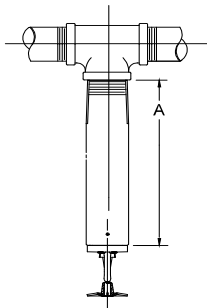

Ex: VK184, Brass, 155 °F, 14 1/2" long

Part Number: 08417UAB145

**VK184 (Quick Response)**

Plain Barrel

Base P/N: 08417U

order in 1/2" increments

Item Price Group: V187

VK184 - QR Upright	Length (L) - B Dimension	LIST PRICES and Available Finishes	
		Standard Brass (A_)	White (M_/W)
base p/n - 08417U(f)(t)(l)	4 1/2" - 7 1/2" (114 - 191mm)	\$359.66	\$347.28
	8 - 10 1/2" (203 - 267mm)	\$368.52	\$376.64
	11 - 13 1/2" (279 - 343mm)	\$381.86	\$389.98
	14 - 16 1/2" (356 - 419mm)	\$417.45	\$425.45
	17 - 19 1/2" (432 - 495mm)	\$439.59	\$447.72
	20 - 22 1/2" (508 - 572mm)	\$466.20	\$474.18
	23 - 25 1/2" (584 - 648mm)	\$506.25	\$514.22
	26 - 28 1/2" (660 - 724mm)	\$528.46	P.O.A
	29 - 31 1/2" (737 - 800mm)	\$555.11	P.O.A
	32 - 34 1/2" (813 - 876mm)	\$577.26	\$585.23
	35 - 37 1/2" (889 - 953mm)	\$599.50	\$607.47

Item Price Group: V187 (ENT Finish: IPG V188)

VK150 - Plain Barrel	Length (L) - A Dimension
base p/n - 07852U(f)(t)(l)	
	
	3 - 6" (76 - 152mm)
	6 1/2 - 9" (165 - 229mm)
	9 1/2 - 12" (241 - 305mm)
	12 1/2 - 15" (318 - 381mm)
	15 1/2 - 18" (394 - 457mm)
	18 1/2 - 21" (470 - 533mm)
	21 1/2 - 24" (546 - 610mm)
	24 1/2 - 27" (622 - 686mm)
	27 1/2 - 30" (699 - 762mm)
	30 1/2 - 33" (775 - 838mm)
	33 1/2 - 36" (851 - 914mm)

**Standard Coverage**

**Pendent / 1" NPT**

**Glass Bulb**

To order, add finish, temperature and length suffix to base part number (length = A dimension, inches)

Ex: **VK164, white, 200 °F, 12" length**

**Part Number: 12811UME/W12**

order in 1/4" increments

Item Price Group: V187 (ENT Finish: IPG V188)

VK166 - Plain Barrel	Length (L) - A Dimension
base p/n - 12741U(f)(t)(l)	3 - 6" (76 - 152mm)
	6½ - 9" (165 - 229mm)
	9½ - 12" (241 - 305mm)
	12½ - 15" (318 - 381mm)
	15½ - 18" (394 - 457mm)
	18½ - 21" (470 - 533mm)
	21½ - 24" (546 - 610mm)
	24½ - 27" (622 - 686mm)
	27½ - 30" (699 - 762mm)
	30½ - 33" (775 - 838mm)
	33½ - 36" (851 - 914mm)