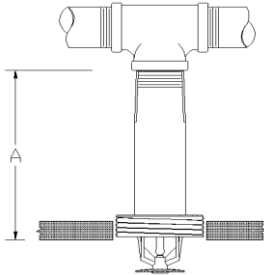

Quick/Standard Response
5.6 (81) K Factor (1/2" orifice)
Std /Ext Coverage
Pendent / 1" NPT
Glass Bulb

To order, add finish, temperature and length suffix to base part number (length = A dimension, inches)
Ex: VK196, brass, 155°F, 10.75" long
Part Number: 12423UAB1075

VK194 - Std. Coverage DOMED CONCEALED Base P/N: <u>12422U</u>	VK196 - Ext. Coverage DOMED CONCEALED Base P/N: <u>12423U</u>
order in 1/4" increments	order in 1/4" increments

Item Price Group: V187

VK194 - 5.6 K Factor base p/n - 12422U(f)(t)(l)	Length (L) - A Dimension	LIST PRICES
		Standard Brass (A_)
	4 - 6" (101 - 152mm)	$414.92
	6 1/4 - 9" (159 - 229mm)	$421.54
	9 1/4 - 12" (235 - 305mm)	$434.84
	12 1/4 - 15" (311 - 381mm)	$481.30
	15 1/4 - 18" (387 - 457mm)	$501.25
	18 1/4 - 21" (464 - 533mm)	$537.77
	21 1/4 - 24" (540 - 610mm)	$580.91
	24 1/4 - 27" (616 - 686mm)	$614.10
	27 1/4 - 30" (692 - 762mm)	$630.70
	30 1/4 - 33" (768 - 838mm)	$663.90
	33 1/4 - 36" (845 - 914mm)	$707.03