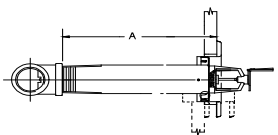

Dry Spk Replacement Escutcheons

Std. Adj. - Chrome
08086F $10.44

Std. Adj. - White
08086M/W $10.44

Rec. Adj. - Chrome
05459AF $7.58

Rec. Adj. - White
05459AM/W $7.58

Dry Sprinkler Boot
22087M/W $64.44

Item Price Group: V187 (ENT Finish: IPG V188)

VK182 - Recessed Adj.
base p/n - 08386U(f)(t)(l)

Length (L) - A Dimension	Polished Chrome (F)	White (M_/W)	ENT (JN) IPG V188
3 1/4 - 6" (83 - 152mm)	$373.06	$381.86	$496.91
6 1/4 - 9" (159 - 229mm)	$386.36	$395.23	$496.91
9 1/4 - 12" (235 - 305mm)	$395.23	$404.08	$519.13
12 1/4 - 15" (311 - 381mm)	$430.78	$439.59	$554.63
15 1/4 - 18" (387 - 457mm)	$457.35	$466.20	$581.25
18 1/4 - 21" (464 - 533mm)	$475.11	$484.05	$599.08
21 1/4 - 24" (540 - 610mm)	$523.99	$532.83	$647.92
24 1/4 - 27" (616 - 686mm)	$546.10	$555.11	$670.15
27 1/4 - 30" (692 - 762mm)	$572.86	$581.73	$696.74
30 1/4 - 33" (768 - 838mm)	$595.08	$603.93	P.O.A
33 1/4 - 36" (845 - 914mm)	$612.79	$621.72	$736.75