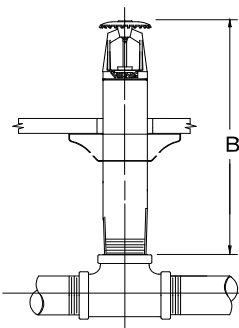

**Quick / Standard Response**

5.6 (81) K Factor (1/2" orifice)

Standard Coverage

Upright / 1" NPT

Glass Bulb

To order, add finish, temperature  
and length suffix to base part number  
(length = B dimension, inches)

Ex: VK184, Brass, 155 °F, 14 1/2" long

Part Number: 08417UAB145

**VK184 (Quick Response)**

Plain Barrel

Base P/N: 08417U

order in 1/2" increments

Item Price Group: V187

VK184 - QR Upright	Length (L) - B Dimension	LIST PRICES and Available Finishes	
		Standard Brass (A_)	White (M_/W)
base p/n - 08417U(f)(t)(l)	4 1/2" - 7 1/2" (114 - 191mm)	\$359.66	\$347.28
	8 - 10 1/2" (203 - 267mm)	\$368.52	\$376.64
	11 - 13 1/2" (279 - 343mm)	\$381.86	\$389.98
	14 - 16 1/2" (356 - 419mm)	\$417.45	\$425.45
	17 - 19 1/2" (432 - 495mm)	\$439.59	\$447.72
	20 - 22 1/2" (508 - 572mm)	\$466.20	\$474.18
	23 - 25 1/2" (584 - 648mm)	\$506.25	\$514.22
	26 - 28 1/2" (660 - 724mm)	\$528.46	P.O.A
	29 - 31 1/2" (737 - 800mm)	\$555.11	P.O.A
	32 - 34 1/2" (813 - 876mm)	\$577.26	\$585.23
	35 - 37 1/2" (889 - 953mm)	\$599.50	\$607.47