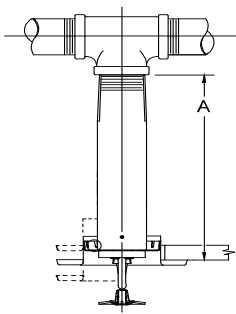

order in 1/4" increments

Item Price Group: V187 (ENT Finish: IPG V188)

VK186 - Recessed Adj. Length (L) - A Dimension
base p/n - 10541U(f)(t)(l)

		LIST PRICES and Available Finishes		
		Polished Chrome (F_)	White (M_/W)	ENT (JN) IPG V188
3 1/4" - 6"	(83 - 152mm)	$368.52	$377.49	$492.56
6 1/4" - 9"	(159 - 229mm)	$377.49	$386.36	$501.40
9 1/4" - 12"	(235 - 305mm)	$390.77	$399.67	$514.71
12 1/4" - 15"	(311 - 381mm)	$421.87	$430.78	$545.83
15 1/4" - 18"	(387 - 457mm)	$444.06	$452.94	$568.00
18 1/4" - 21"	(464 - 533mm)	$470.71	$479.54	$594.60
21 1/4" - 24"	(540 - 610mm)	$506.25	$515.10	$630.15
24 1/4" - 27"	(616 - 686mm)	$528.46	$537.26	$652.34
27 1/4" - 30"	(692 - 762mm)	$541.73	$550.61	$665.68
30 1/4" - 33"	(768 - 838mm)	$572.88	$581.73	P.O.A
33 1/4" - 36"	(845 - 914mm)	$603.93	$612.82	P.O.A

*contact customer service for lengths over standard

Item Price Group: V187 (ENT Finish: IPG V188)

VK188 - Recessed Adj. Length (L) - A Dimension
base p/n - 10542U(f)(t)(l)