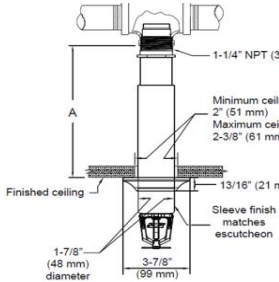

Dry ELO Replacement

Escutcheons

Std. Adjustable

19730F $10.08

19730M/W $10.08

Item Price Group: V190

VK549 - Standard Adj.
base p/n - 19838(f)(t)(l)

Length (L) - A Dimension¹	LIST PRICES and Available Finishes	
	Polished Chrome (F_)	White (M_/W)
12" (305 mm)	$971.48	$971.48
18" (457 mm)	$1,020.87	$1,020.87
24" (610 mm)	$1,070.27	$1,070.27
30" (762 mm)	$1,119.67	$1,119.67
36" (914 mm)	$1,169.07	$1,169.07
42" (1067 mm)	$1,218.46	$1,218.08
48" (1219 mm)	$1,251.41	$1,251.41

Item Price Group: V190

VK548 - Recessed Adj.
base p/n - 19833(f)(t)(l)