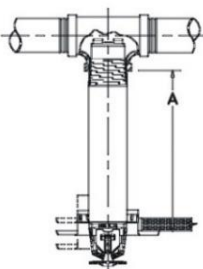

LIST PRICES and Available Finishes

	Polished Chrome (F_)	White (M_/W)
3¼ - 6" (83 - 152mm)	$450.22	$461.80
6¼ - 9" (159 - 229mm)	$461.78	$473.39
9¼ - 12" (235 - 305mm)	$473.42	$484.93
12¼ - 15" (311 - 381mm)	$513.80	$525.29
15¼ - 18" (387 - 457mm)	$542.68	$554.16
18¼ - 21" (464 - 533mm)	$577.23	$588.84
21¼ - 24" (540 - 610mm)	$611.91	$623.40
24¼ - 27" (616 - 686mm)	$658.14	$669.63
27¼ - 30" (692 - 762mm)	$681.24	$692.71
30¼ - 33" (768 - 838mm)	$704.26	P.O.A
33¼ - 36" (845 - 914mm)	$750.46	$761.98

Additional Ordering Information

VK282/286/290

Available Temp. Ratings / Suffix

165°F (74°C) = C

205°F (96°C) = E

280°F (138°C) = G *

* N/A with VK290

Standard Wrench

VK282 and VK286

07297W/B $156.03

Recessed Wrench

for VK290 Model

07565W/B $200.28

Sprinkler Guard

for Upright/Pendent

08954 $42.78

Dry Spk Replacement Escutcheons

Std. Adj. - Chrome

07741F $10.44

Std. Adj. - White

07741M/W $10.44

Rec. Adj. - Chrome

05459AF $7.58

Rec. Adj. - White

05459AM/W $7.58

Dry Sprinkler Boot

22087M/W $64.44