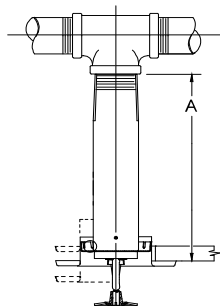

LIST PRICES and Available Finishes		
Polished Chrome (F_)	White (M_/W)	ENT (JN)
IPG V188		
$346.35	$355.27	P.O.A
$355.27	$364.15	P.O.A
$364.15	$373.06	$488.11
$395.23	$404.08	P.O.A
$417.44	$426.28	$541.35
$444.06	$452.94	P.O.A
$470.71	$479.54	$594.60
$506.27	$515.10	P.O.A
$523.99	$523.99	P.O.A
$541.73	$550.61	P.O.A
$577.26	$586.16	$701.21

Dry Spk Replacement Escutcheons
Std. Adj. - Chrome
07741F $10.44
Std. Adj. - White
07741M/W $10.44
Rec. Adj. - Chrome
05459AF $7.58
Rec. Adj. - White
05459AM/W $7.58

Dry Sprinkler Boot
22087M/W $64.44