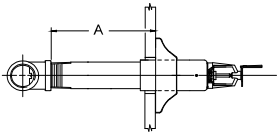

LIST PRICES and Available Finishes

Additional Ordering Information
VK174/178/182

Available Temp. Ratings / Suffix

- 155°F (68°C) = B
- 175°F (79°C) = D
- 200°F (93°C) = E
- 286°F (93°C) = G

VK178 also available in white finish with chrome escutcheon at same price as white finish. Use suffix MF_/W

Item Price Group: V187 (ENT Finish: IPG V188)

VK178 - Standard Adj.
base p/n - 08384U(f)(t)(l)

Length (L) - A Dimension	Polished Chrome (F)	White (M_/W)	ENT (JN) IPG V188
1 1/2 - 6" (38 - 152mm)	$364.15	$364.14	$479.22
6 1/2 - 9" (165 - 229mm)	$373.06	$373.06	$488.11
9 1/2 - 12" (241 - 305mm)	$386.36	$386.36	$501.40
12 1/2 - 15" (318 - 381mm)	$426.28	$426.28	$541.35
15 1/2 - 18" (394 - 457mm)	$444.06	$444.06	$559.11
18 1/2 - 21" (470 - 533mm)	$470.71	$470.71	$585.77
21 1/2 - 24" (546 - 610mm)	$519.58	$519.58	$634.63
24 1/2 - 27" (622 - 686mm)	$537.26	$537.26	$636.45
27 1/2 - 30" (699 - 762mm)	$563.88	$563.89	$678.96
30 1/2 - 33" (775 - 838mm)	$577.26	$577.26	$692.33
33 1/2 - 36" (851 - 914mm)	$599.50	$599.50	$714.51