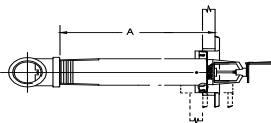

LIST PRICES and Available Finishes		
		Polished Chrome (F_)	White (M_/W)	ENT (JN) IPG V188
3 1/4" - 6"	(83 - 152mm)	$390.77	$399.67	$514.71
6 1/4" - 9"	(159 - 229mm)	$399.67	$408.56	$523.62
9 1/4" - 12"	(235 - 305mm)	$408.56	$417.45	$532.49
12 1/4" - 15"	(311 - 381mm)	$444.06	$452.94	P.O.A
15 1/4" - 18"	(387 - 457mm)	$470.71	$479.54	$594.60
18 1/4" - 21"	(464 - 533mm)	$488.48	$497.34	$612.39
21 1/4" - 24"	(540 - 610mm)	$537.26	$546.10	P.O.A
24 1/4" - 27"	(616 - 686mm)	$563.88	$572.85	P.O.A
27 1/4" - 30"	(692 - 762mm)	$586.17	$595.08	P.O.A
30 1/4" - 33"	(768 - 838mm)	$608.42	$617.27	P.O.A
33 1/4" - 36"	(845 - 914mm)	$630.56	$639.41	P.O.A

*contact customer service for lengths over standard

Additional Ordering Information
VK186 / VK188

Available Temp. Ratings / Suffix

155°F (68°C) = B
175°F (79°C) = D

Recessed Wrench for VK186 & VK188

07565W/B $200.28

Sprinkler Guard for Upright/Pendent

08954 $42.78

Dry Spk Replacement Escutcheons

Rec. Adj. - Chrome
05459AF $7.58

Rec. Adj. - White
05459AM/W $7.58

Dry Sprinkler Boot

22087M/W $64.44

Electroless Nickel PTFE (ENT) coating is for corrosion resistance.