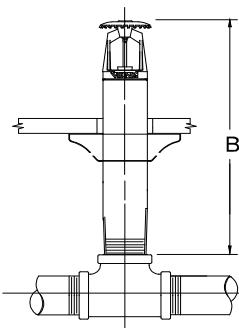

Quick / Standard Response

5.6 (81) K Factor (1/2" orifice)

Standard Coverage

Upright / 1" NPT

Glass Bulb

To order, add finish, temperature
and length suffix to base part number
(length = B dimension, inches)

Ex: VK184, Brass, 155 °F, 14 1/2" long

Part Number: 08417UAB145

VK184 (Quick Response)

Plain Barrel

Base P/N: 08417U

order in 1/2" increments

Item Price Group: V187

VK184 - QR Upright	Length (L) - B Dimension	LIST PRICES and Available Finishes	
		Standard Brass (A_)	White (M_/W)
base p/n - 08417U(f)(t)(l)	4 1/2 - 7 1/2" (114 - 191mm)	\$359.66	\$347.28
	8 - 10 1/2" (203 - 267mm)	\$368.52	\$376.64
	11 - 13 1/2" (279 - 343mm)	\$381.86	\$389.98
	14 - 16 1/2" (356 - 419mm)	\$417.45	\$425.45
	17 - 19 1/2" (432 - 495mm)	\$439.59	\$447.72
	20 - 22 1/2" (508 - 572mm)	\$466.20	\$474.18
	23 - 25 1/2" (584 - 648mm)	\$506.25	\$514.22
	26 - 28 1/2" (660 - 724mm)	\$528.46	P.O.A
	29 - 31 1/2" (737 - 800mm)	\$555.11	P.O.A
	32 - 34 1/2" (813 - 876mm)	\$577.26	\$585.23
	35 - 37 1/2" (889 - 953mm)	\$599.50	\$607.47