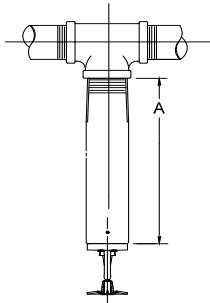

Ex: VK184, Brass, 155 °F, 14 1/2" long

Part Number: 08417UAB145

VK184 (Quick Response)

Plain Barrel

Base P/N: 08417U

order in 1/2" increments

Item Price Group: V187

VK184 - QR Upright	Length (L) - B Dimension	LIST PRICES and Available Finishes	
		Standard Brass (A_)	White (M_/W)
base p/n - 08417U(f)(t)(l)	4 1/2 - 7 1/2" (114 - 191mm)	\$359.66	\$347.28
	8 - 10 1/2" (203 - 267mm)	\$368.52	\$376.64
	11 - 13 1/2" (279 - 343mm)	\$381.86	\$389.98
	14 - 16 1/2" (356 - 419mm)	\$417.45	\$425.45
	17 - 19 1/2" (432 - 495mm)	\$439.59	\$447.72
	20 - 22 1/2" (508 - 572mm)	\$466.20	\$474.18
	23 - 25 1/2" (584 - 648mm)	\$506.25	\$514.22
	26 - 28 1/2" (660 - 724mm)	\$528.46	P.O.A
	29 - 31 1/2" (737 - 800mm)	\$555.11	P.O.A
	32 - 34 1/2" (813 - 876mm)	\$577.26	\$585.23
	35 - 37 1/2" (889 - 953mm)	\$599.50	\$607.47

VK150 - Plain Barrel
base p/n - 07852U(f)(t)(l)

Length (L) - A Dimension	LIST PRICES and Available Finishes		
	Standard Brass (A)	Polished Chrome (F)	ENT (JN) IPG V188
3 - 6" (76 - 152mm)	\$293.12	\$297.46	\$412.51
6 1/2 - 9" (165 - 229mm)	\$301.93	\$306.39	P.O.A
9 1/2 - 12" (241 - 305mm)	\$315.27	\$319.68	\$434.75
12 1/2 - 15" (318 - 381mm)	\$341.96	\$346.33	P.O.A
15 1/2 - 18" (394 - 457mm)	\$364.15	\$368.52	\$483.60
18 1/2 - 21" (470 - 533mm)	\$390.77	\$395.23	P.O.A
21 1/2 - 24" (546 - 610mm)	\$421.87	\$426.28	\$541.33
24 1/2 - 27" (622 - 686mm)	\$452.94	\$457.35	P.O.A
27 1/2 - 30" (699 - 762mm)	\$470.71	\$475.11	P.O.A
30 1/2 - 33" (775 - 838mm)	\$497.34	\$501.82	P.O.A
33 1/2 - 36" (851 - 914mm)	\$519.58	\$523.99	P.O.A