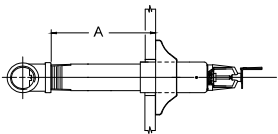

LIST PRICES and Available Finishes		
		Polished	White	ENT (JN)
		Chrome (F)	(M_/W)	IPG V188
VK178 - Standard Adj.	Length (L) - A Dimension			
	1 1/2 - 6" (38 - 152mm)	$364.15	$364.14	$479.22
	6 1/2 - 9" (165 - 229mm)	$373.06	$373.06	$488.11
	9 1/2 - 12" (241 - 305mm)	$386.36	$386.36	$501.40
	12 1/2 - 15" (318 - 381mm)	$426.28	$426.28	$541.35
	15 1/2 - 18" (394 - 457mm)	$444.06	$444.06	$559.11
	18 1/2 - 21" (470 - 533mm)	$470.71	$470.71	$585.77
	21 1/2 - 24" (546 - 610mm)	$519.58	$519.58	$634.63
	24 1/2 - 27" (622 - 686mm)	$537.26	$537.26	$636.45
	27 1/2 - 30" (699 - 762mm)	$563.88	$563.89	$678.96
	30 1/2 - 33" (775 - 838mm)	$577.26	$577.26	$692.33
	33 1/2 - 36" (851 - 914mm)	$599.50	$599.50	$714.51

*contact customer service for lengths over standard

Item Price Group: V187 (ENT Finish: IPG V188)

VK182 - Recessed Adj.
base p/n - 08386U(f)(t)(l)