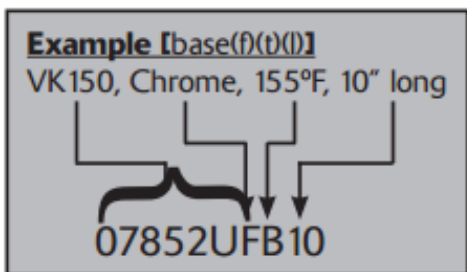

Notes

1. Viking’s “Dry Sprinkler Order Form” can be found by visiting <https://webtools.vikingcorp.com/dry/>.
2. Dry sprinklers are special ordered items and are not returnable. Any change made after order placement is subject to charges. Please check the information carefully before ordering.
3. List price for standard adjustable and recessed adjustable styles includes the escutcheon.
4. Replacement escutcheons and sprinkler guards are available on pages H-1 and H-5.
5. Residential Dry Sprinklers can be found on page F-9.
6. Refer to Viking technical data pages for complete product specifications, including maximum order lengths. You may print or download technical data by visiting www.vikinggroupinc.com.
7. List prices effective July 9, 2022. Supersedes February 2022 list price book.
8. All sales by Viking are subject to the Terms & Conditions found on the last page of this book.

Dry Sprinkler Ordering Instructions

To order dry sprinklers, start with the base part number for the desired product and then add the appropriate “finish”, “temperature”, and “length” suffixes. Please refer to the sprinkler’s technical data page for details on how to calculate the length dimension for each style of dry sprinkler (A or B dimension).

Finish Suffixes (f)	
Standard Brass	A
Polished Chrome	F
White Polyester	M_/W
Nickel PTFE (ENT)	JN
White w/ Chrome	
Escutcheon	MF_/W

Temperature Suffixes (t)	
155°F (68°C)	B
165°F (79°C)	C
175°F (79°C)	D
200°F (93°C)	E
205°F (93°C)	E
286°F (93°C)	G