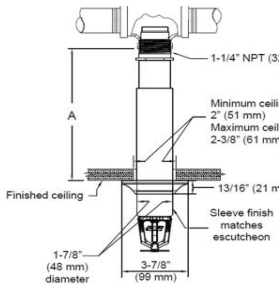

VK546 - Standard Adj.
base p/n - 19840(f)(t)(l)

Length (L) - A Dimension ¹	LIST PRICES and Available Finishes	
	Polished Chrome (F_)	White (M_/W)
12" (305 mm)	\$889.16	\$889.16
18" (457 mm)	\$938.55	\$938.55
24" (610 mm)	\$987.95	\$987.95
30" (762 mm)	\$1,037.35	\$1,037.35
36" (914 mm)	\$1,086.75	\$1,086.75
42" (1067 mm)	\$1,136.14	\$1,136.14
48" (1219 mm)	\$1,169.07	\$1,169.07