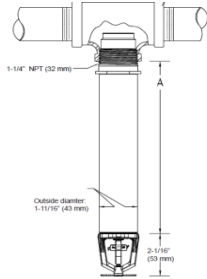

Standard Response - ELO

11.2 (161.3) K Factor (5/8" orifice)

Standard Coverage

Pendent / 1-1/4" NPT

Fusible Link

To order, add finish, temperature and length suffix to base part number (length = A dimension, inches dry ELO sprinklers offered in standard lengths of 6 inch increments (12-48"))

VK544 <i>Plain Barrel</i> Base P/N: 19830	VK546 <i>Standard Adjustable</i> Base P/N: 19840	VK545 <i>Recessed Adjustable</i> Base P/N: 19835
1-1/4" NPT Thread Size	1-1/4" NPT Thread Size	1-1/4" NPT Thread Size

Item Price Group: V190

VK544 - Plain Barrel
base p/n - 19830(f)(t)(l)