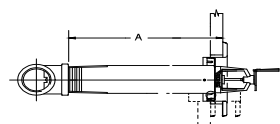

*contact customer service for lengths over standard

Item Price Group: V187 (ENT Finish: IPG V188)

VK162 - Recessed Adj.	Length (L) - A Dimension	Polished Chrome (F_)	White (M_/W)	ENT (JN) IPG V188
base p/n - 07856U(f)(t)(l)	3 1/4 - 6" (83 - 152mm)	$337.47	$346.33	$461.38
	6 1/4 - 9" (159 - 229mm)	$350.80	$359.66	$474.72
	9 1/4 - 12" (235 - 305mm)	$359.66	$368.52	$483.62
	12 1/4 - 15" (311 - 381mm)	$399.67	$408.56	$523.62
	15 1/4 - 18" (387 - 457mm)	$417.45	$426.28	$541.35
	18 1/4 - 21" (464 - 533mm)	$444.06	$452.94	P.O.A
	21 1/4 - 24" (540 - 610mm)	$492.86	$501.82	P.O.A
	24 1/4 - 27" (616 - 686mm)	$515.10	$523.99	P.O.A
	27 1/4 - 30" (692 - 762mm)	$532.83	$541.73	P.O.A
	30 1/4 - 33" (768 - 838mm)	$563.88	$572.86	P.O.A
	33 1/4 - 36" (845 - 914mm)	$581.73	$590.60	P.O.A