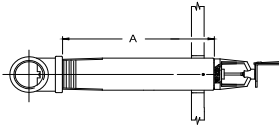

To order, add finish, temperature and length suffix to base part number (length = A dimension, inches)
Ex: **VK2543, chrome, 175°F, 17 1/4" long**
Part Number: 21481UFD1725

NEW! Now cULus Listed with 12" deflector distance down from ceiling
order in 1/2" increments   order in 1/2" increments   order in 1/4" increments

Item Price Group: V187 (ENT Finish: IPG V188)

VK2503 - Plain Barrel	Length (L) - A Dimension
base p/n - 21493U(f)(t)(l)	
3 - 6" (76 - 152mm)	
6 1/2 - 9" (165 - 229mm)	
9 1/2 - 12" (241 - 305mm)	
12 1/2 - 15" (318 - 381mm)	
15 1/2 - 18" (394 - 457mm)	
18 1/2 - 21" (470 - 533mm)	
21 1/2 - 24" (546 - 610mm)	
24 1/2 - 27" (622 - 686mm)	
27 1/2 - 30" (699 - 762mm)	
30 1/2 - 33" (775 - 838mm)	
33 1/2 - 36" (851 - 914mm)