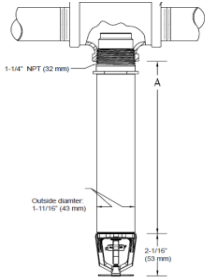

Quick Response - ELO

11.2 (161.3) K Factor (5/8" orifice)

Standard Coverage

Pendent / 1-1/4" NPT

Fusible Link

To order, add finish, temperature and length suffix to base part number (length = A dimension, inches dry ELO sprinklers offered in standard lengths of 6 inch increments (12-48"))

<u>VK547</u> Plain Barrel Base P/N: 19828	<u>VK549</u> Standard Adjustable Base P/N: 19838	<u>VK548</u> Recessed Adjustable Base P/N: 19833
1-1/4" NPT Thread Size	1-1/4" NPT Thread Size	1-1/4" NPT Thread Size

Item Price Group: V190

VK547 - Plain Barrel
base p/n - 19828(f)(t)(l)