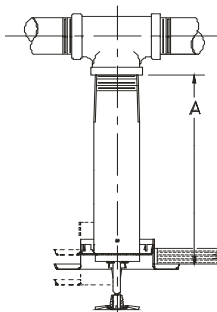

*contact customer service for lengths over standard

Additional Ordering Information
VK168 / VK169

Available Temp.

Ratings / Suffix

- 155°F (68°C) = B
- 175°F (79°C) = D
- 200°F (93°C) = E
- 286°F (93°C) = G

Standard Wrench

VK168

07297W/B $156.03

Recessed Wrench

for VK169 model

07565W/B $200.28

Sprinkler Guard

for Upright/Pendent

08954 $42.78

Dry Spk Replacement

Escutcheons

Rec. Adj. - Chrome

05459AF $7.58

Rec. Adj. - White

05459AM/W $7.58

Dry Sprinkler Boot

22087M/W $64.44

IMPORTANT NOTE:

Stainless Steel Dry Sprinklers NOT Listed or Approved.