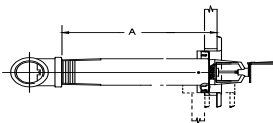

LIST PRICES and Available Finishes		
		Polished Chrome (F_)	White (M_/W)	ENT (JN) IPG V188
3 1/4" - 6"	(83 - 152mm)	$390.77	$399.67	$514.71
6 1/4" - 9"	(159 - 229mm)	$399.67	$408.56	$523.62
9 1/4" - 12"	(235 - 305mm)	$408.56	$417.45	$532.49
12 1/4" - 15"	(311 - 381mm)	$444.06	$452.94	P.O.A
15 1/4" - 18"	(387 - 457mm)	$470.71	$479.54	$594.60
18 1/4" - 21"	(464 - 533mm)	$488.48	$497.34	$612.39
21 1/4" - 24"	(540 - 610mm)	$537.26	$546.10	P.O.A
24 1/4" - 27"	(616 - 686mm)	$563.88	$572.85	P.O.A
27 1/4" - 30"	(692 - 762mm)	$586.17	$595.08	P.O.A
30 1/4" - 33"	(768 - 838mm)	$608.42	$617.27	P.O.A
33 1/4" - 36"	(845 - 914mm)	$630.56	$639.41	P.O.A

*contact customer service for lengths over standard

Additional Ordering Information
VK186 / VK188

Available Temp. Ratings / Suffix

155°F (68°C) = B
175°F (79°C) = D

Recessed Wrench for VK186 & VK188

07565W/B $200.28

Sprinkler Guard for Upright/Pendent

08954 $42.78

Dry Spk Replacement Escutcheons

Rec. Adj. - Chrome
05459AF $7.58

Rec. Adj. - White
05459AM/W $7.58

Dry Sprinkler Boot

22087M/W $64.44

Electroless Nickel PTFE (ENT) coating is for corrosion resistance.