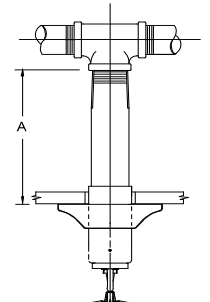

Length (L) - A Dimension	LIST PRICES and Available Finishes		
	Standard Brass (A)	Polished Chrome (F)	ENT (JN) IPG V188
3 - 6" (76 - 152mm)	$293.12	$297.46	$412.51
6 1/2 - 9" (165 - 229mm)	$301.93	$306.39	P.O.A
9 1/2 - 12" (241 - 305mm)	$315.27	$319.68	$434.75
12 1/2 - 15" (318 - 381mm)	$341.96	$346.33	P.O.A
15 1/2 - 18" (394 - 457mm)	$364.15	$368.52	$483.60
18 1/2 - 21" (470 - 533mm)	$390.77	$395.23	P.O.A
21 1/2 - 24" (546 - 610mm)	$421.87	$426.28	$541.33
24 1/2 - 27" (622 - 686mm)	$452.94	$457.35	P.O.A
27 1/2 - 30" (699 - 762mm)	$470.71	$475.11	P.O.A
30 1/2 - 33" (775 - 838mm)	$497.34	$501.82	P.O.A
33 1/2 - 36" (851 - 914mm)	$519.58	$523.99	P.O.A

*contact customer service for lengths over standard

Item Price Group: V187 (ENT Finish: IPG V188)

VK154 - Standard Adj.
base p/n - 07740U(f)(t)(l)