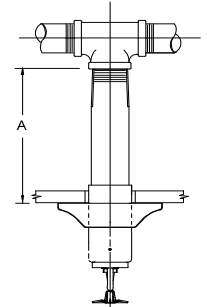

*contact customer service for lengths over standard

LIST PRICES and Available Finishes		
Polished Chrome (F_)	White (M_/W)	ENT (JN)
IPG V188		
$346.35	$346.35	P.O.A
$355.27	$355.27	P.O.A
$364.15	$364.15	$479.22
$395.23	$395.23	$519.14
$408.56	$408.56	$523.62
$439.59	$439.59	$559.11
$466.20	$466.20	$594.59
$497.34	$497.34	$630.16
$519.58	$519.58	$639.04
$532.83	$532.83	P.O.A
$563.88	$563.88	$701.21

Item Price Group: V187 (ENT Finish: IPG V188)

VK164 - Recessed Adj.	Length (L) - A Dimension
base p/n - 12811U(f)(t)(l)	3¾ - 6" (83 - 152mm)
	6¾ - 9" (159 - 229mm)
	9¾ - 12" (235 - 305mm)
	12¾ - 15" (311 - 381mm)
	15¾ - 18" (387 - 457mm)
	18¾ - 21" (464 - 533mm)
	21¾ - 24" (540 - 610mm)
	24¾ - 27" (616 - 686mm)
	27¾ - 30" (692 - 762mm)
	30¾ - 33" (768 - 838mm)
	33¾ - 36" (845 - 914mm)