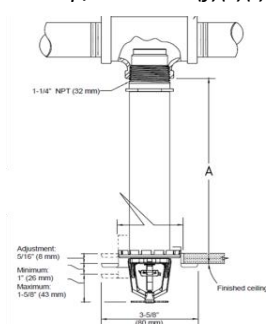

Length (L) - A Dimension¹	LIST PRICES and Available Finishes	
	Polished Chrome (F_)	White (M_/W)
12" (305 mm)	$889.16	$889.16
18" (457 mm)	$938.55	$938.55
24" (610 mm)	$987.95	$987.95
30" (762 mm)	$1,037.35	$1,037.35
36" (914 mm)	$1,086.75	$1,086.75
42" (1067 mm)	$1,136.14	$1,136.14
48" (1219 mm)	$1,169.07	$1,169.07

- (1) Additional lengths available on special request (FM Approved, 12-48").
- (2) Plain barrel and standard adjustable use a pipe wrench on inlet housing.