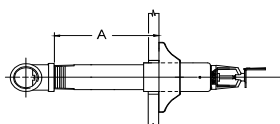

order in 1/4" increments

Item Price Group: V187 (ENT Finish: IPG V188)

VK152 - Plain Barrel	Length (L) - A Dimension	Standard Brass (A_)	Polished Chrome (F_)	ENT (JN) IPG V188
base p/n - 07858U(f)(t)(l)	3 - 6" (76 - 152mm)	\$315.27	\$319.68	P.O.A
	6 1/2 - 9" (165 - 229mm)	\$319.68	\$324.22	\$439.27
	9 1/2 - 12" (241 - 305mm)	\$337.47	\$341.96	\$457.01
	12 1/2 - 15" (318 - 381mm)	\$368.52	\$373.06	\$488.12
	15 1/2 - 18" (394 - 457mm)	\$390.77	\$395.23	P.O.A
	18 1/2 - 21" (470 - 533mm)	\$413.01	\$417.45	P.O.A
	21 1/2 - 24" (546 - 610mm)	\$461.83	\$466.20	P.O.A
	24 1/2 - 27" (622 - 686mm)	\$484.05	\$488.48	P.O.A
	27 1/2 - 30" (699 - 762mm)	\$510.64	\$515.10	P.O.A
	30 1/2 - 33" (775 - 838mm)	\$519.58	\$523.99	P.O.A
	33 1/2 - 36" (851 - 914mm)	\$537.26	\$541.73	P.O.A

*contact customer service for lengths over standard

Item Price Group: V187 (ENT Finish: IPG V188)

VK156 - Standard Adj.	Length (L) - A Dimension	Polished Chrome (F_)	White (M_/W)	ENT (JN) IPG V188
base p/n - 07857U(f)(t)(l)	1 1/2 - 6" (38 - 152mm)	\$324.22	\$324.22	\$439.29
	6 1/2 - 9" (165 - 229mm)	\$341.96	\$341.96	\$457.01
	9 1/2 - 12" (241 - 305mm)	\$355.27	\$355.27	\$470.32
	12 1/2 - 15" (318 - 381mm)	\$395.23	\$395.23	\$510.28
	15 1/2 - 18" (394 - 457mm)	\$413.01	\$413.01	\$528.05
	18 1/2 - 21" (470 - 533mm)	\$435.19	\$435.19	\$550.26
	21 1/2 - 24" (546 - 610mm)	\$484.05	\$484.05	\$599.11
	24 1/2 - 27" (622 - 686mm)	\$506.25	\$506.27	\$621.32
	27 1/2 - 30" (699 - 762mm)	\$528.46	\$528.46	P.O.A
	30 1/2 - 33" (775 - 838mm)	\$537.26	\$537.27	P.O.A
	33 1/2 - 36" (851 - 914mm)	\$563.88	\$563.88	P.O.A