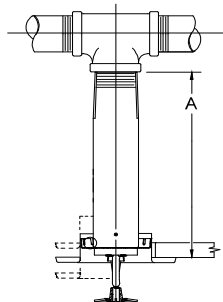

Length (L) - A Dimension	LIST PRICES and Available Finishes		
	Polished Chrome (F)	White (M/W)	ENT (JN) IPG V188
1 1/2 - 6" (38 - 152mm)	$315.27	$315.27	$430.31
6 1/2 - 9" (165 - 229mm)	$324.22	$324.22	$439.29
9 1/2 - 12" (241 - 305mm)	$341.96	$341.96	$457.01
12 1/2 - 15" (318 - 381mm)	$368.52	$368.52	$483.60
15 1/2 - 18" (394 - 457mm)	$381.86	$381.86	$496.93
18 1/2 - 21" (470 - 533mm)	$417.45	$417.45	$532.49
21 1/2 - 24" (546 - 610mm)	$439.59	$439.59	$554.64
24 1/2 - 27" (622 - 686mm)	$470.71	$470.71	$585.77
27 1/2 - 30" (699 - 762mm)	$497.34	$497.34	$670.15
30 1/2 - 33" (775 - 838mm)	$515.10	$515.10	$630.15
33 1/2 - 36" (851 - 914mm)	$537.26	$537.26	$652.34

*contact customer service for lengths over standard

Item Price Group: V187 (ENT Finish: IPG V188)

VK158 - Recessed Adj.
base p/n - 06530U(f)(t)(l)