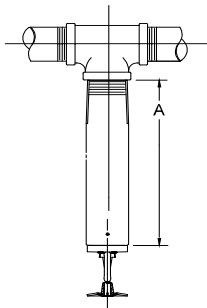

Quick / Standard Response

5.6 (81) K Factor (1/2" orifice)

Standard Coverage

Upright / 1" NPT

Glass Bulb

To order, add finish, temperature
and length suffix to base part number
(length = B dimension, inches)

Ex: VK184, Brass, 155 °F, 14 1/2" long

Part Number: 08417UAB145

VK184 (Quick Response)

Plain Barrel

Base P/N: 08417U

order in 1/2" increments

Item Price Group: V187

VK184 - QR Upright	Length (L) - B Dimension	LIST PRICES and Available Finishes	
		Standard Brass (A_)	White (M_/W)
base p/n - 08417U(f)(t)(l)	4 1/2 - 7 1/2" (114 - 191mm)	\$359.66	\$347.28
	8 - 10 1/2" (203 - 267mm)	\$368.52	\$376.64
	11 - 13 1/2" (279 - 343mm)	\$381.86	\$389.98
	14 - 16 1/2" (356 - 419mm)	\$417.45	\$425.45
	17 - 19 1/2" (432 - 495mm)	\$439.59	\$447.72
	20 - 22 1/2" (508 - 572mm)	\$466.20	\$474.18
	23 - 25 1/2" (584 - 648mm)	\$506.25	\$514.22
	26 - 28 1/2" (660 - 724mm)	\$528.46	P.O.A
	29 - 31 1/2" (737 - 800mm)	\$555.11	P.O.A
	32 - 34 1/2" (813 - 876mm)	\$577.26	\$585.23
	35 - 37 1/2" (889 - 953mm)	\$599.50	\$607.47

order in 1/4" increments

Item Price Group: V187 (ENT Finish: IPG V188)

VK166 - Plain Barrel	Length (L) - A Dimension
base p/n - 12741U(f)(t)(l)	3 - 6" (76 - 152mm)
	6½ - 9" (165 - 229mm)
	9½ - 12" (241 - 305mm)
	12½ - 15" (318 - 381mm)
	15½ - 18" (394 - 457mm)
	18½ - 21" (470 - 533mm)
	21½ - 24" (546 - 610mm)
	24½ - 27" (622 - 686mm)
	27½ - 30" (699 - 762mm)
	30½ - 33" (775 - 838mm)
	33½ - 36" (851 - 914mm)