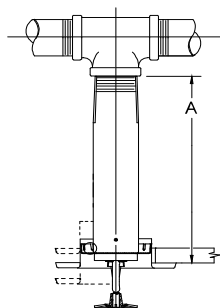

LIST PRICES and Available Finishes		
Polished Chrome (F_)	White (M_/W)	ENT (JN)
IPG V188		
$346.35	$355.27	P.O.A
$355.27	$364.15	P.O.A
$364.15	$373.06	$488.11
$395.23	$404.08	P.O.A
$417.44	$426.28	$541.35
$444.06	$452.94	P.O.A
$470.71	$479.54	$594.60
$506.27	$515.10	P.O.A
$523.99	$523.99	P.O.A
$541.73	$550.61	P.O.A
$577.26	$586.16	$701.21

Dry Spk Replacement Escutcheons
Std. Adj. - Chrome
07741F $10.44
Std. Adj. - White
07741M/W $10.44
Rec. Adj. - Chrome
05459AF $7.58
Rec. Adj. - White
05459AM/W $7.58

Dry Sprinkler Boot
22087M/W $64.44